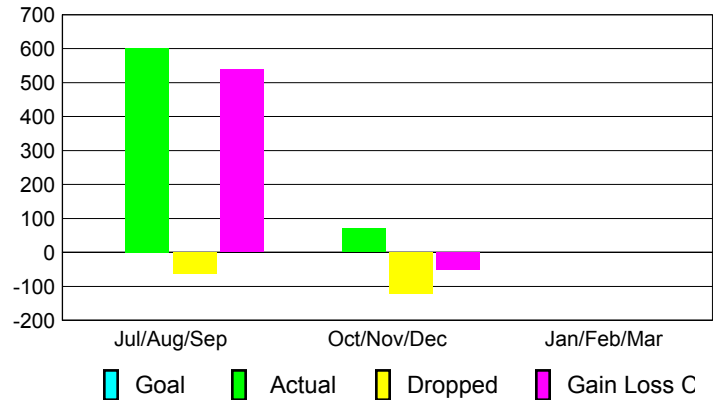

Membership Results 2012-2013

Goal, New, Dropped, Gain/Loss

Comparison of Membership Gain/Loss

Current Year Compared to the Previous Year