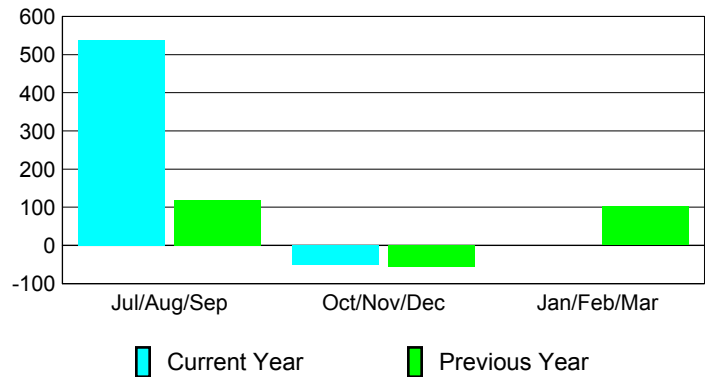

Membership Results
2012-2013

Membership
2011-2012

Month	Net Memb Goal	Actual New Memb	Actual Dropped Memb	Gain/Loss of Memb	Gain/Loss of Memb
Jul/Aug/Sep		602	-64	538	119
Oct/Nov/Dec		71	-123	-52	-56
Jan/Feb/Mar					102
Totals		673	-187	486	165

Membership Results 2012-2013

Goal, New, Dropped, Gain/Loss

Comparison of Membership Gain/Loss

Current Year Compared to the Previous Year

Gender Comparison 2012-2013

Jul/Aug/Sep

Oct/Nov/Dec

Jan/Feb/Mar